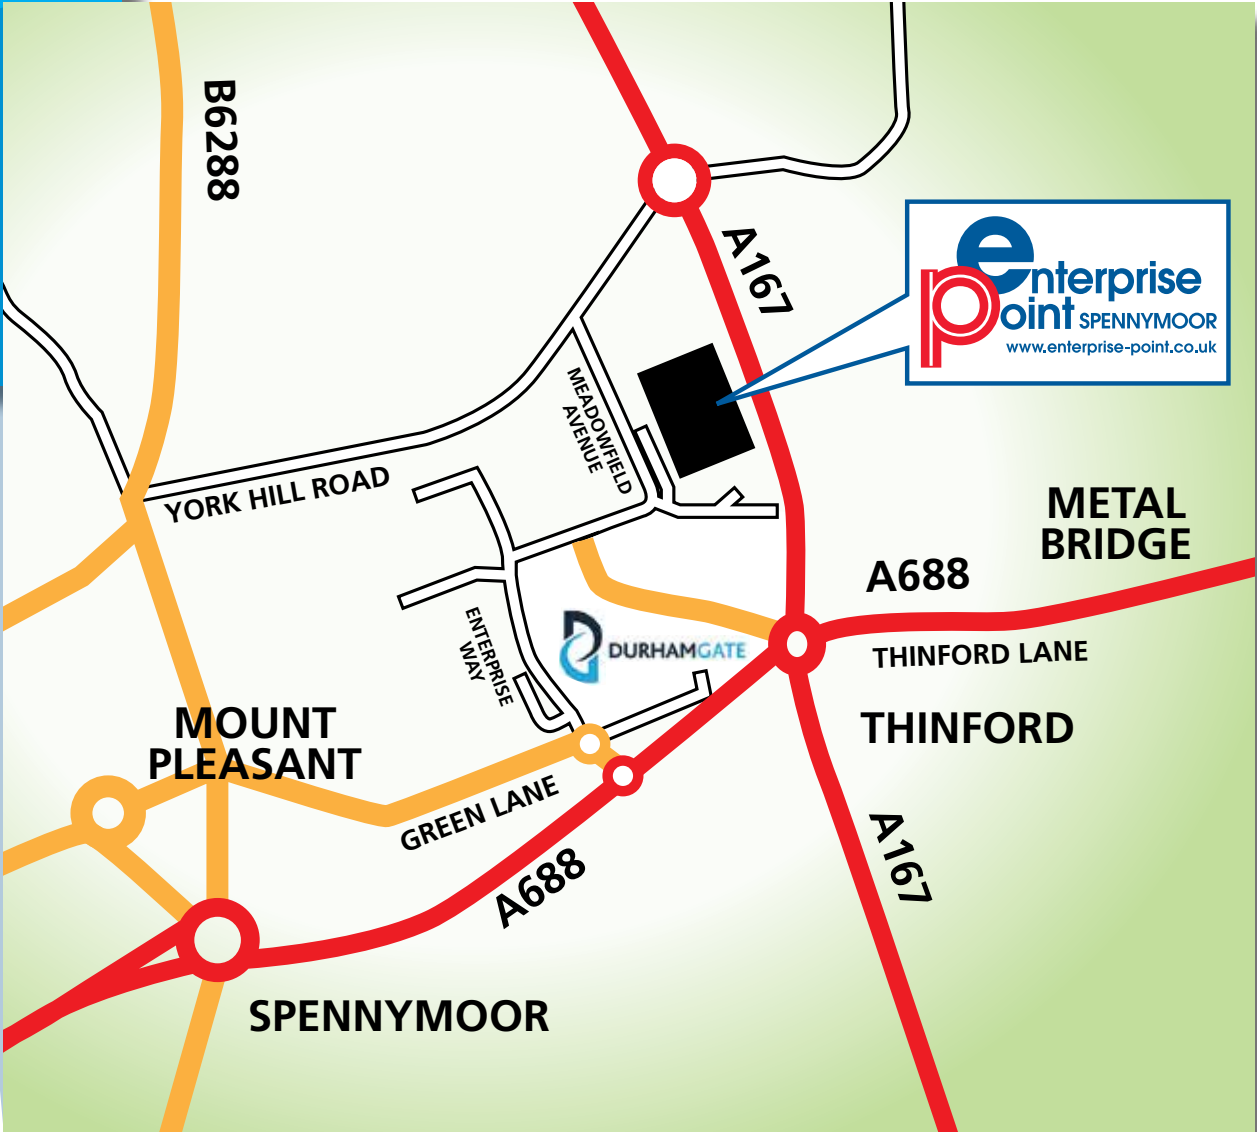

Enterprise Location Map

LONDON & CAMBRIDGE
PROPERTIES

01388 810535
www.lcpproperties.co.uk